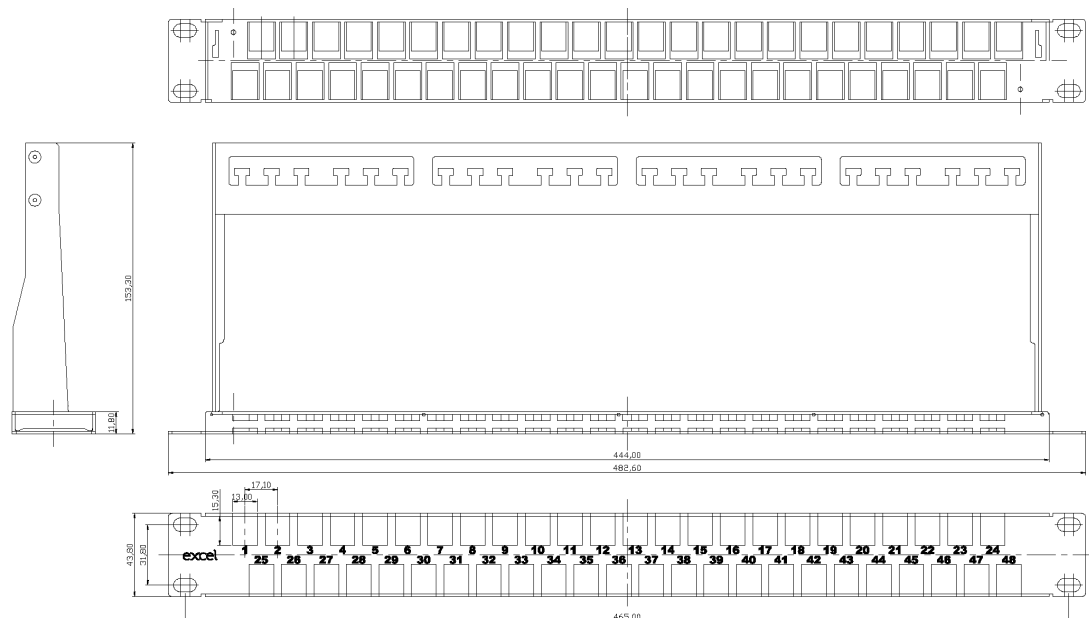

Each row houses 24 Keystone jacks positioned back to back giving the highest density possible whilst allowing good access for patching and un-patching and allows any individual jack to be removed if required.

Product Specifications

Feature	Values
Suitable for number of outlets / modules	48
Category	Keystone Jack dependent
Number of rack units (RU)	1
Colour	Black
Mounting method	19 inch mounting
Height	43.8 mm
Width	482.5 mm
Depth	153.3 mm

Excel Unloaded Keystone Patch Panel Frame - 48-port, Unscreened, 1U - Black

Item Code: 100-050

Product drawing

Standards

Applicable standard	Detail
EIA-310-D	Cabinets, Racks, Panels, and Associated Equipment
RoHS	Restriction of Hazardous Substances - Compliant