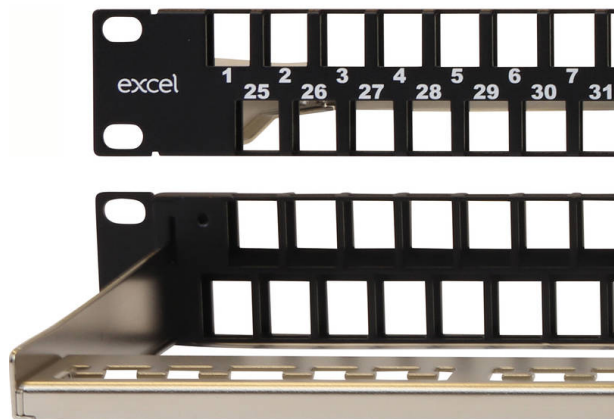

Excel Unloaded Keystone Patch Panel Frame - 48-port, Unscreened, 1U - Black

Item Code: 100-050

excel
without compromise.

✕ High Density -1U 48 port

✕ Ideal for standard and pre-terminated installations

✕ Supplied with earthing kit

✕ Compatible with Excel Category 5e, 6 & 6A Jacks

✕ Supplied with cable management bar

✕ RoHS, Reach compliant

Product Overview

The Excel 48 Port 1U Keystone patch panel delivers a high density offering with the benefit of a double row of keystone jacks.

Each row houses 24 Keystone jacks positioned back to back giving the highest density possible whilst allowing good access for patching and un-patching and allows any individual jack to be removed if required.

Product Specifications

Feature	Values
Suitable for number of outlets / modules	48
Category	Keystone Jack dependent
Number of rack units (RU)	1
Colour	Black
Mounting method	19 inch mounting
Height	43.8 mm
Width	482.5 mm
Depth	153.3 mm